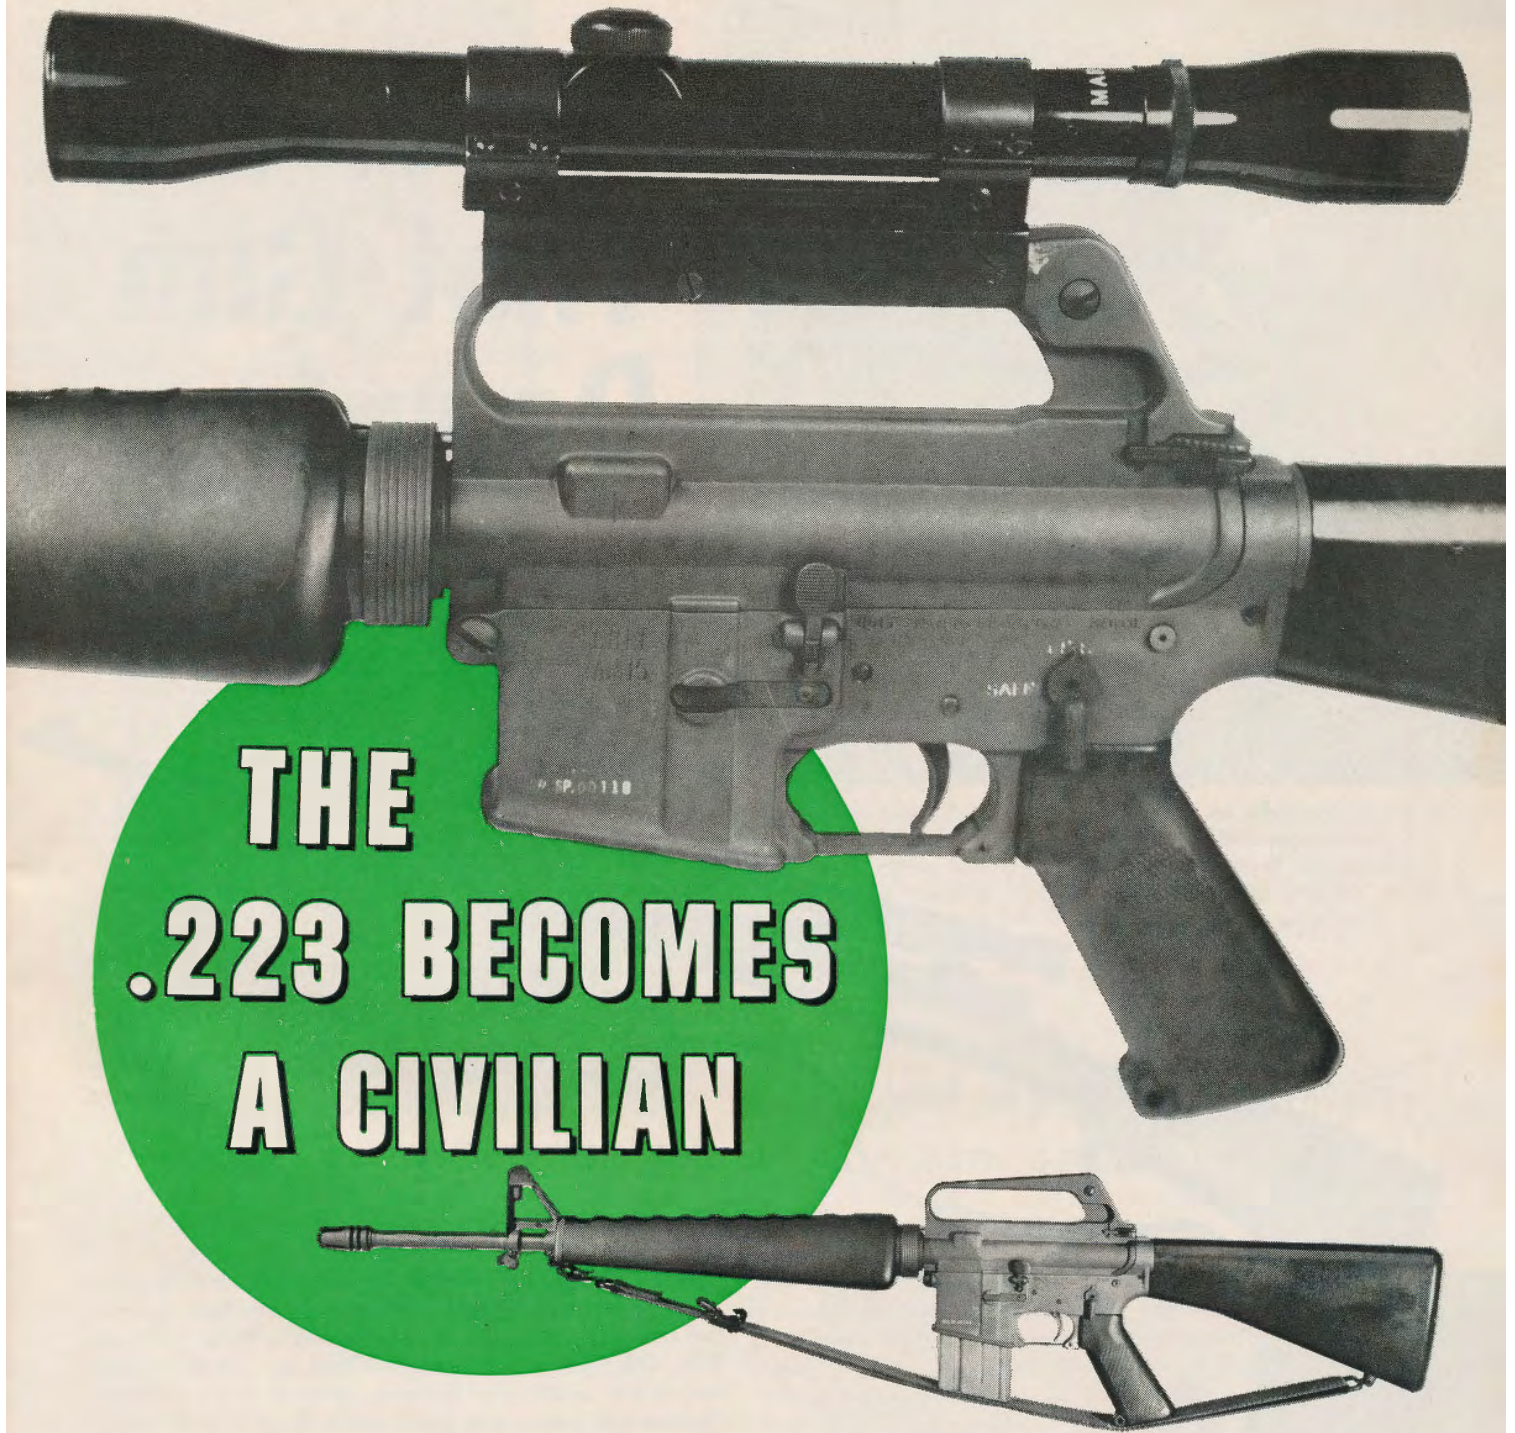

THE .223 BECOMES A CIVILIAN

also acts as protection for the military peep sight that is being retained on the Sporter, several prototype mounts were made, and Paul finally milled a mount that would accommodate a Weaver base, yet allow continued use of the peep sight.

The Sako sporter is along the standard Sako lines—with but one exception. Scope mounting is not accomplished with the usual grooved mount, but the action is drilled and tapped. The Weaver #68 mounts fit fore and aft, and using a 4X Browning scope in Weaver mounts completed this rig. The box magazine of the Coltsman holds three cartridges, and with one in the chamber, the gun becomes a four shot rifle. Finish and bluing is of the highest quality, and rather

surprising was the heavy recoil pad since recoil of the .223 is minimal. The trigger pull, which is adjustable, was checked repeatedly; the trigger broke cleanly at 2.5 lbs. without creep or backlash; hooded front ramp sight and the folding leaf rear sight, graduated for 100. and 200 yard are standard. Scoped but without ammo, the Coltsman weighed 7.5 lbs., and the gun comes with sling swivels, but without sling. The safety indicator and the safety performed satisfactorily, and I had a ball shooting the Coltsman. Repeated 100 yard groups were fired with the Remington factory ammo, and six out of seven groups averaged 0.875 inches, center to center, five shot groups. For a factory gun, (Continued on page 64)